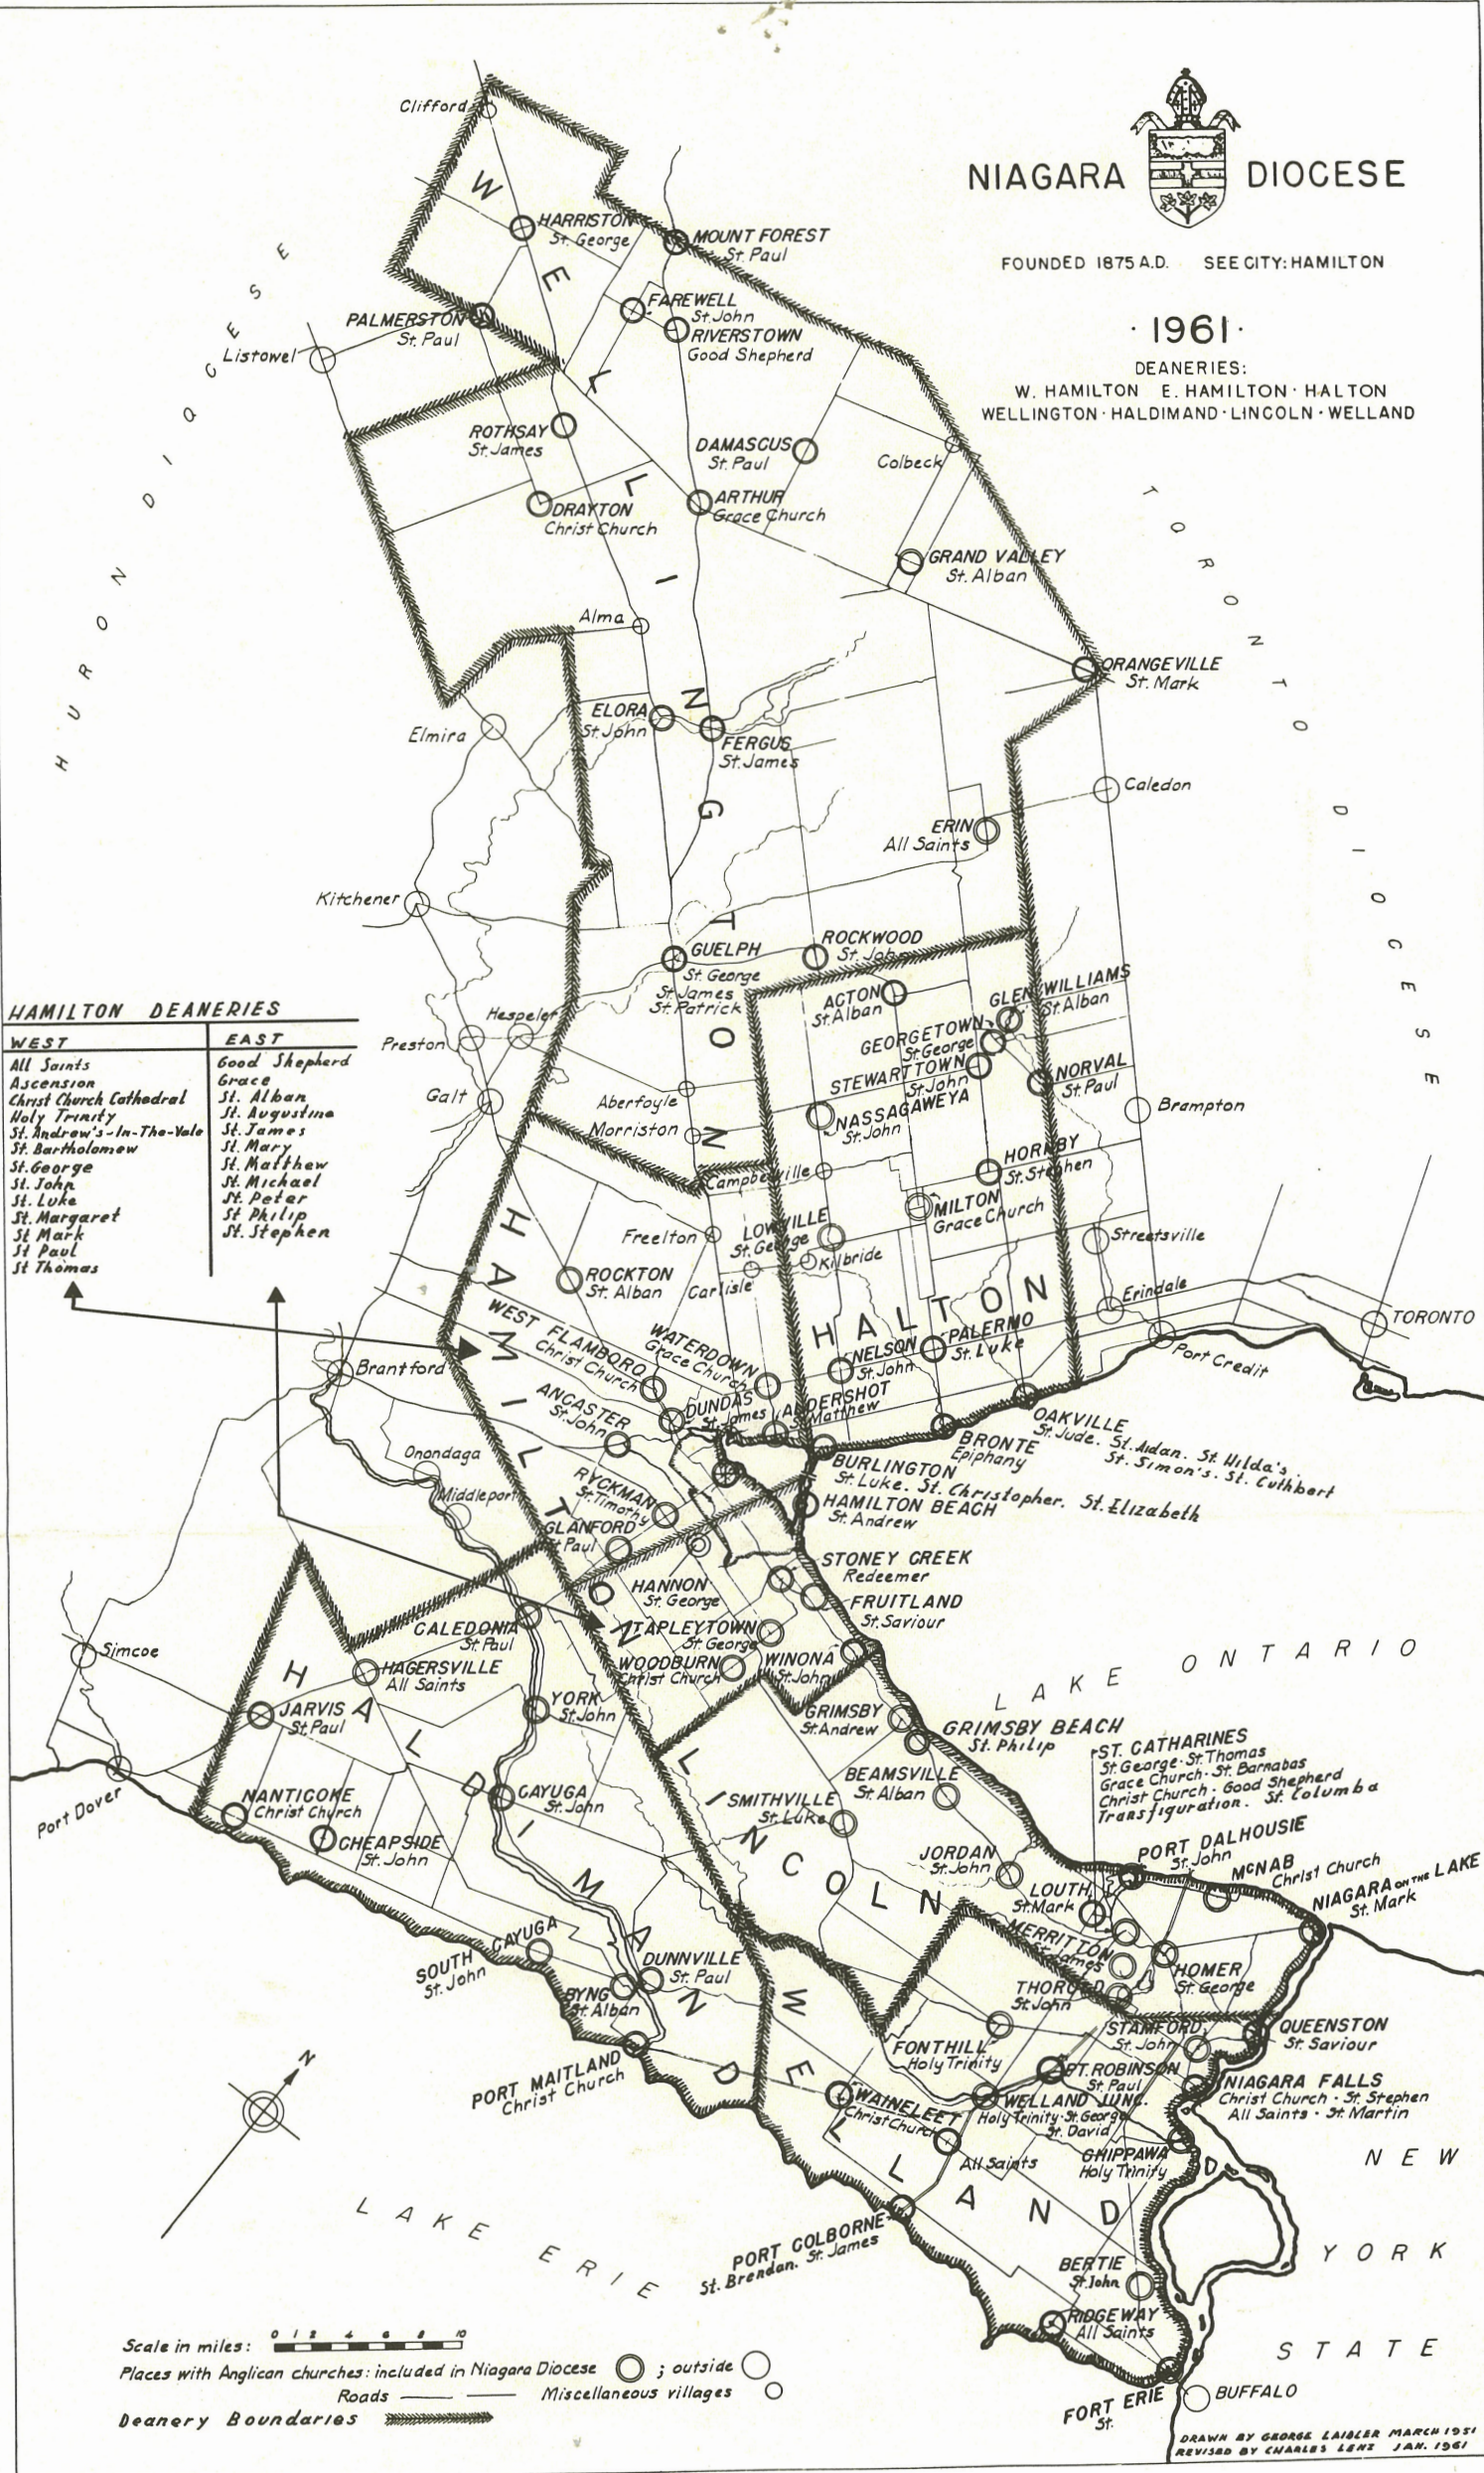

NIAGARA DIOCESE

FOUNDED 1875 A.D. SEE CITY: HAMILTON

1961

DEANERIES:
W. HAMILTON · E. HAMILTON · HALTON
WELLINGTON · HALDIMAND · LINCOLN · WELLAND

HAMILTON DEANERIES

| WEST | EAST |
|---------------------------|---------------|
| All Saints | Good Shepherd |
| Ascension | Grace |
| Christ Church Cathedral | St. Alban |
| Holy Trinity | St. Augustine |
| St. Andrew's-In-The-Valle | St. James |
| St. Bartholomew | St. Mary |
| St. George | St. Matthew |
| St. John | St. Michael |
| St. Luke | St. Peter |
| St. Margaret | St. Philip |
| St. Mark | St. Stephen |
| St. Paul | |
| St. Thomas | |

Scale in miles: 0 2 4 6 8 10

Places with Anglican churches: included in Niagara Diocese ○ ; outside ○
Roads ——— Miscellaneous villages ○

Deanery Boundaries ———

DRAWN BY GEORGE LAIBLER MARCH 1951
REVISED BY CHARLES LENEZ JAN. 1961